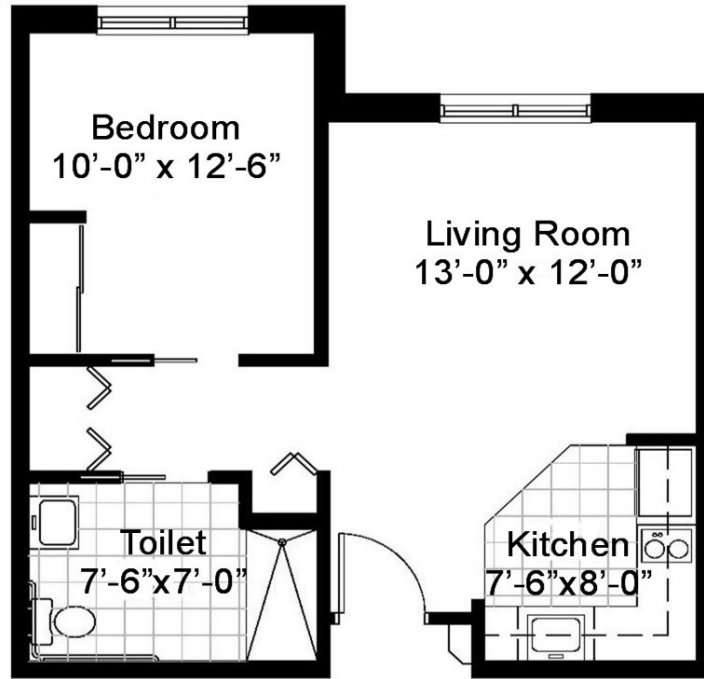

# MARYCREST APARTMENTS FLOOR & ROOM DIMENSIONS

**One Bedroom - 500 square feet**

**Two Bedroom - 760 square feet**

6/9/2017S:\Assisted Living\Assisted Lvg Policies \2011 All Folder Documents\MARYCREST Docs 2011\MaryCrest Apartments Floor layouts, March 2011.doc