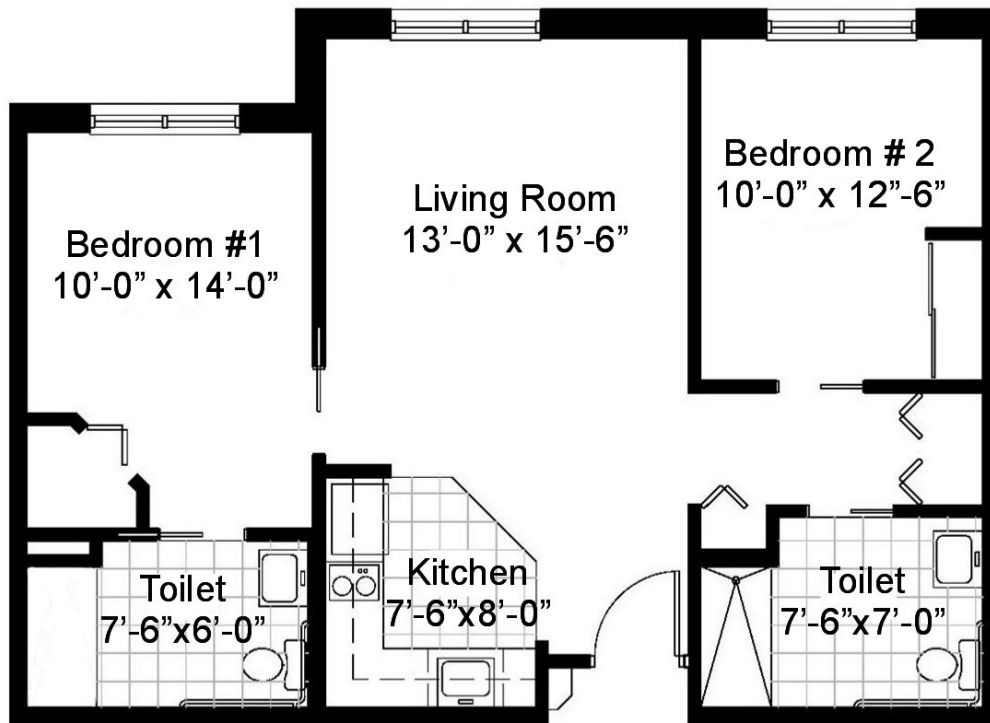

# MARYCREST APARTMENTS FLOOR & ROOM DIMENSIONS

**One Bedroom - 500 square feet**

**Two Bedroom - 760 square feet**

6/9/2017S:\Assisted Living\Assisted Lvg Policies \2011 All Folder Documents\MARYCREST Docs 2011\MaryCrest Apartments Floor layouts, March 2011.doc