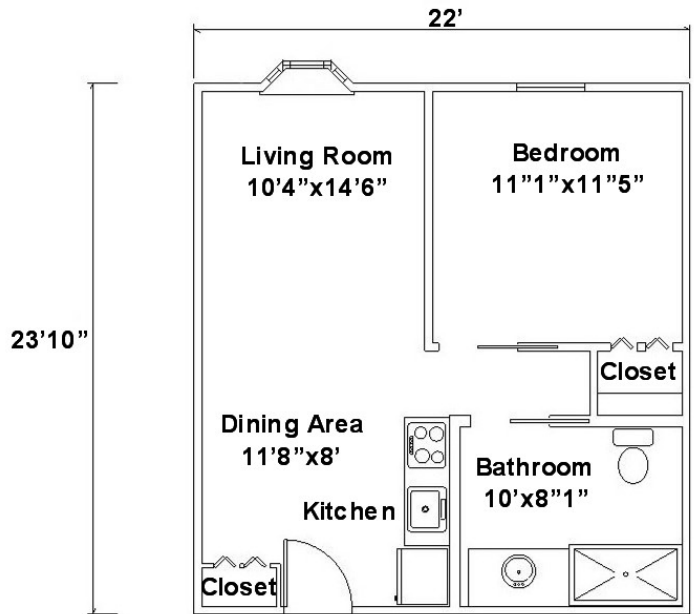

PARKVIEW APARTMENTS FLOOR & ROOM DIMENSIONS

**Parkview 1 Bedroom
535.5 Sq Ft.**

**Parkview 2 Bedroom
761 Sq. Ft.**